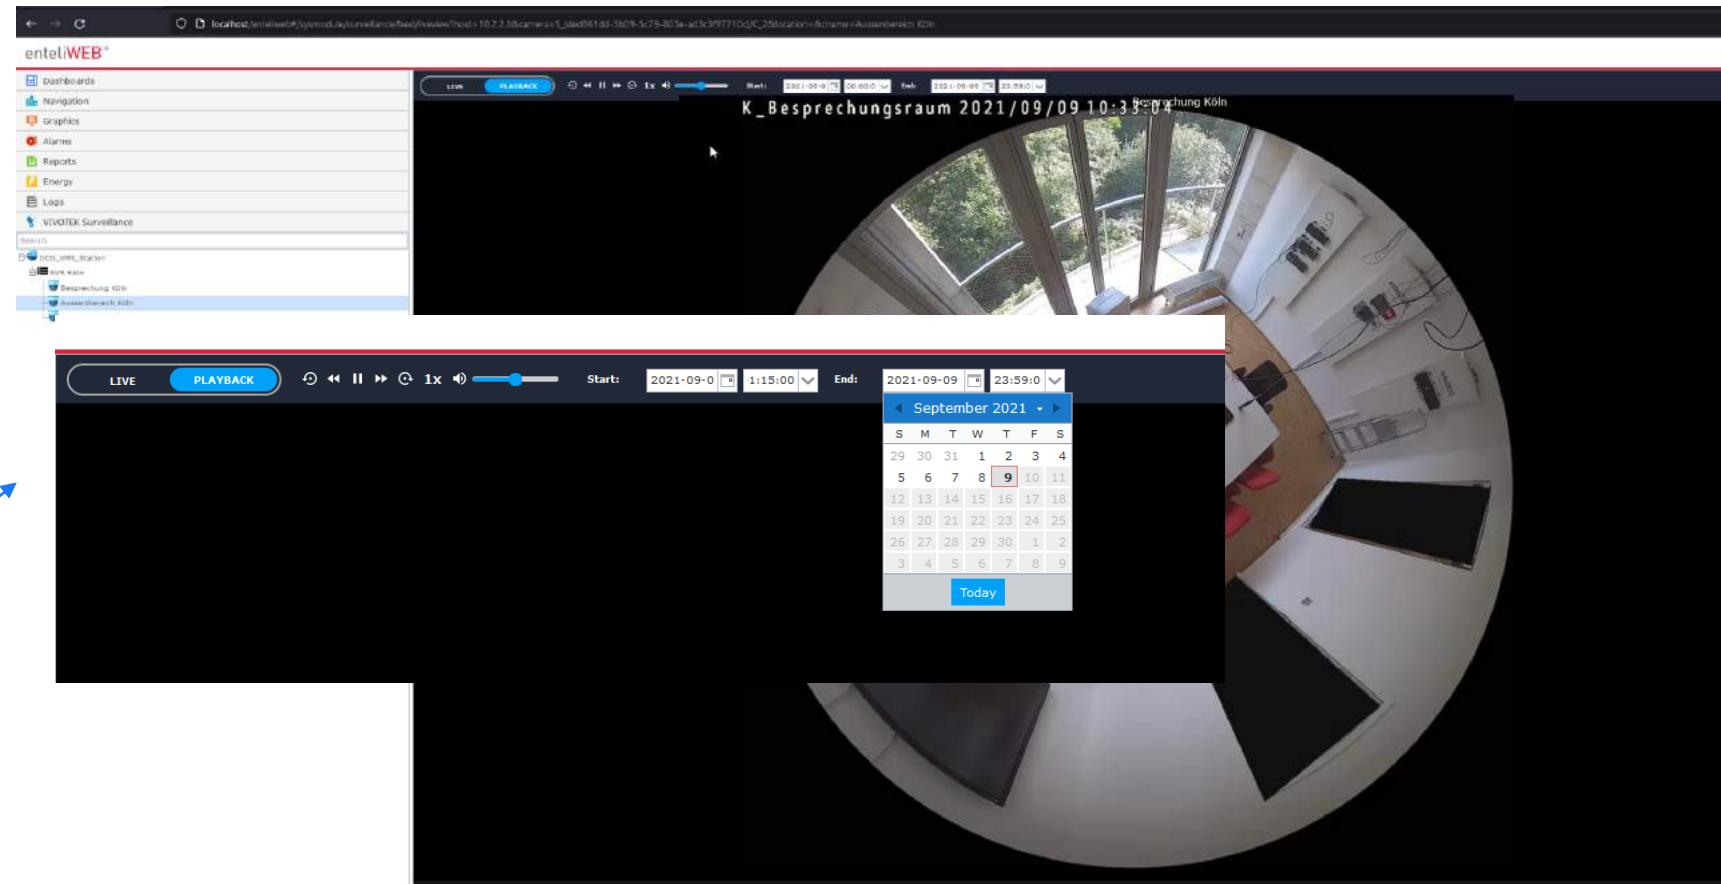

Zutrittskontrolle O3-ACCESS + enteliSYNC

- Integrierter Bereich enteliSYNC
- Zentrale Verwaltung
- Dezentrale Auswertung
- Variabel und individuell durch freie GCL+ Programmierung
- Und mehr....

The image shows a screenshot of the enteliWEB software interface. The 'Access Users' table is displayed, showing a list of users with their IDs, names, statuses, and access rights. The table is titled 'Access Users' and shows 42 access users. The table has columns for ID, Name, Status, and Access Rights. The table is filtered to show 'Active and Inactive' users. The table is sorted by 'Find Users by Credential'. The table is displayed in a grid view. The table is titled 'Access Users' and shows 42 access users. The table has columns for ID, Name, Status, and Access Rights. The table is filtered to show 'Active and Inactive' users. The table is sorted by 'Find Users by Credential'. The table is displayed in a grid view.

VAST 2 Integration enteliWEB

- Integrierter Bereich Vivotek
- Live-Ansicht
- Playback-Funktion
- Datenaustausch mit Controllern
- Und mehr....

Ausblick Vivotek Event Viewer

- Anzeige von Clips für Zutritt-Events bei kameraüberwachten Türen