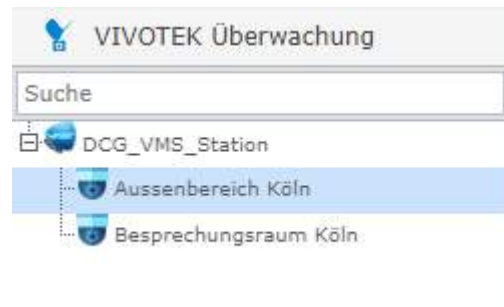

VAST 2 Integration enteliWEB

- Integrierter Bereich Vivotek
- Live-Ansicht
- Playback-Funktion
- Datenaustausch mit Controllern
- Und mehr....